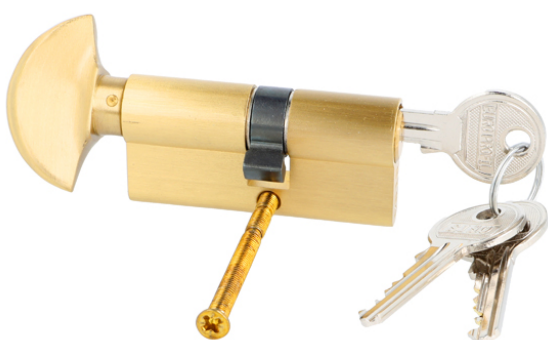

PRODUCT SHEET

Description:

Profile Cylinder, Brass Satin, 64.5mm, W/Knob #2, FAB Key Way, 30,2+9,3+25mm. W/3 SISO Metal Keys, W/Screw, Knob, On the Long Side 30,2mm

Item number:

14.60.029-0

Units	Box	Carton	HS Code	Barcode
Pcs.	10	50	8301600090	 5704866051064