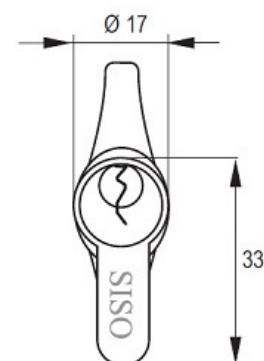

PRODUCT SHEET

Description:

Profile Cylinder, Brass Satin, 64.5mm, W/Knob #2, FAB Key Way, 30,2+9,3+25mm. W/3 SISO Metal Keys, W/Screw, Knob, On the Long Side 30,2mm

Item number:

14.60.029-0

Units	Box	Carton	HS Code	Barcode
Pcs.	10	50	8301600090	 5704866051064