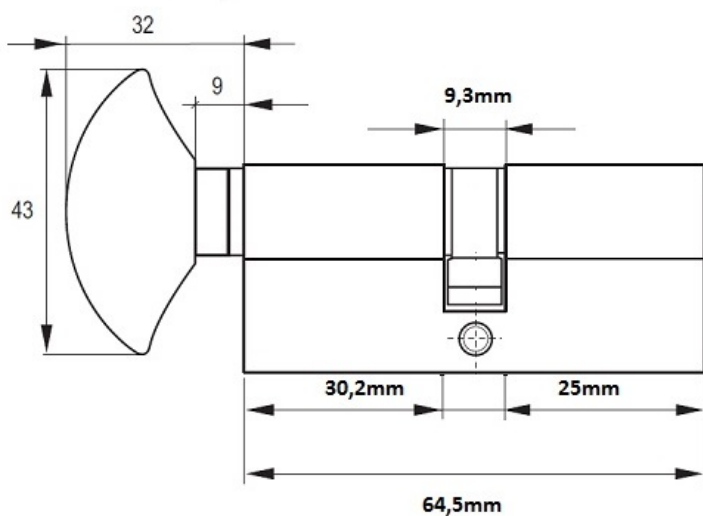

PRODUCT SHEET

Description:

Profile Cylinder, Brass Satin, 64.5mm, W/Knob #2, FAB Key Way, 30,2+9,3+25mm. W/3 SISO Metal Keys, W/Screw, Knob, On the Long Side 30,2mm

Item number:

14.60.029-0

Units	Box	Carton	HS Code	Barcode
Pcs.	10	50	8301600090	 5704866051064